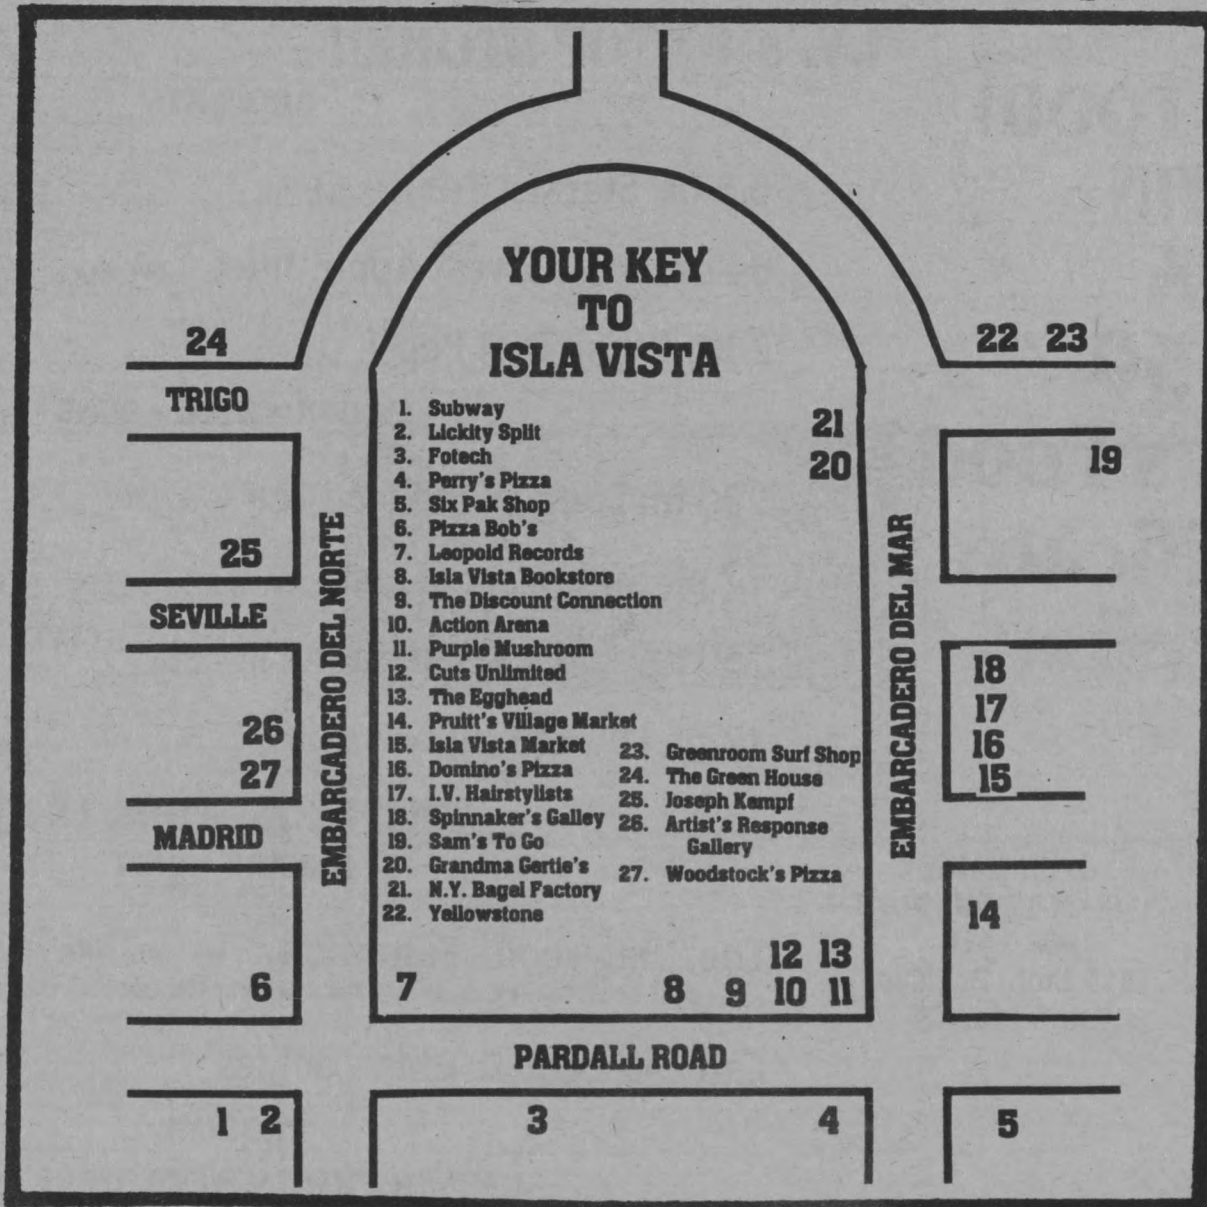

& OPEN HOUSE

THIS SATURDAY OCTOBER 6th

ERIC FIGUEROA
SEPT. 84

WELCOME to the 3rd Annual Daily Nexus & KTYD Isla Vista Sidewalk Sale!

PRUITT'S VILLAGE MARKET • PRUITT'S VILLAGE MARKET • PRUITT'S VILLAGE MARKET • PRUITT'S VILLAGE MARKET • PRUITT'S VILLAGE MARKET • PRUITT'S VILLAGE MARKET •